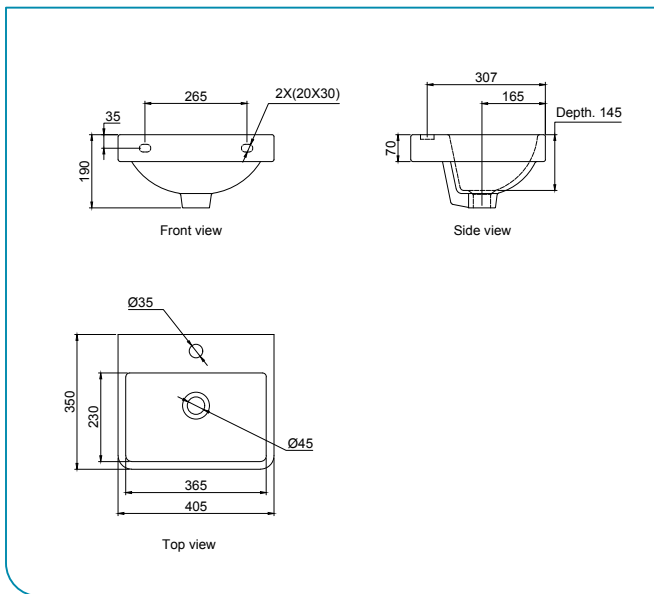

Wall Hung Lavatory for Child Use

PRODUCT FEATURES

- High gloss surface finishing
- Easy to clean surface profile

PRODUCT SPECIFICATIONS

- Dimension : 450 (L) x350 (W) x 190 (H) mm
- Material : Vitreous China

TECHNICAL DRAWING

OPTIONAL FEATURE:

Anti-Bacterial
Technology