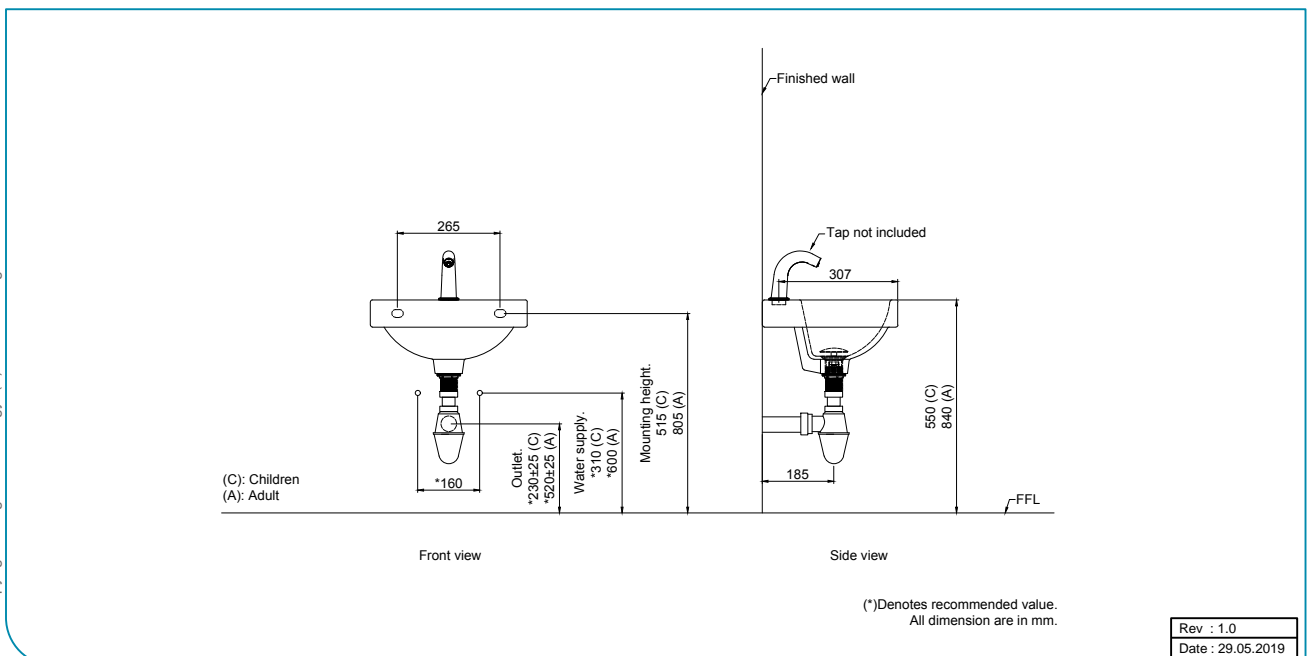

Wall Hung Lavatory for Child Use

PRODUCT FEATURES

- High gloss surface finishing
- Easy to clean surface profile

PRODUCT SPECIFICATIONS

- Dimension : 450 (L) x350 (W) x 190 (H) mm
- Material : Vitreous China

TECHNICAL DRAWING

OPTIONAL FEATURE:

Anti-Bacterial
Technology

INSTALLATION DETAILS

Rev : 1.0
Date : 29.05.2019